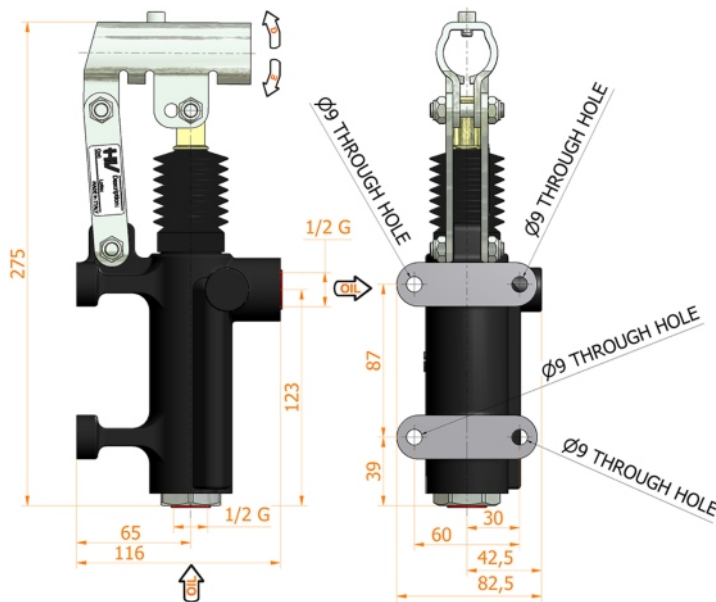

# PMO 50 e-s

without release hand knob  
double acting hand pump for single acting cylinder  
for fixing to wall

**Specifications:**

- Cast iron body
- Piston treated with Niploy
- White zinc plated support lever
- Lever connection Ø 27
- White zinc plated external parts
- Standard colour black

DISPLACEMENT cm <sup>3</sup>	A mm	B mm	C mm	D °	E °	ACTUAL DISPLACEMENT cm <sup>3</sup>	PRESSURE BAR		MASS KG	CODE WITHOUT BELLOWS	CODE WITH BELLOWS
							OPTIMAL	MAX			
50	--	--	--	38	37	43,825	80	280	3,400	6077.0006	6077.0033