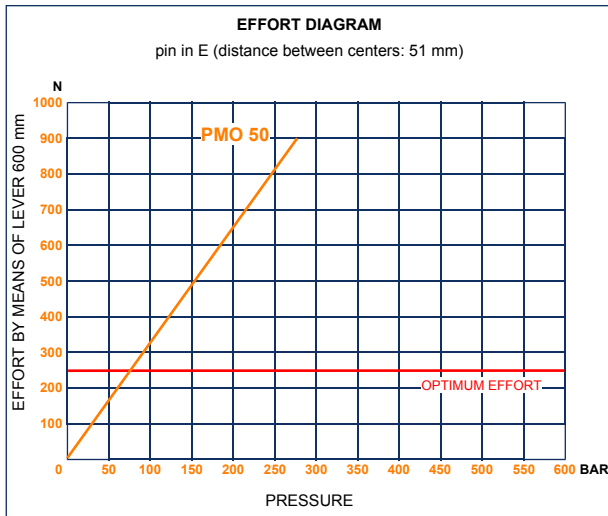

# PMO 50 e-s

without release hand knob  
double acting hand pump for single acting cylinder  
for fixing to wall

**Specifications:**

- Cast iron body
- Piston treated with Niploy
- White zinc plated support lever
- Lever connection Ø 27
- White zinc plated external parts
- Standard colour black

DISPLACEMENT cm <sup>3</sup>	A mm	B mm	C mm	D °	E °	ACTUAL DISPLACEMENT cm <sup>3</sup>	PRESSURE BAR		MASS KG	CODE WITHOUT BELLOWS	CODE WITH BELLOWS
							OPTIMAL	MAX			
50	--	--	--	38	37	43,825	80	280	3,400	6077.0006	6077.0033