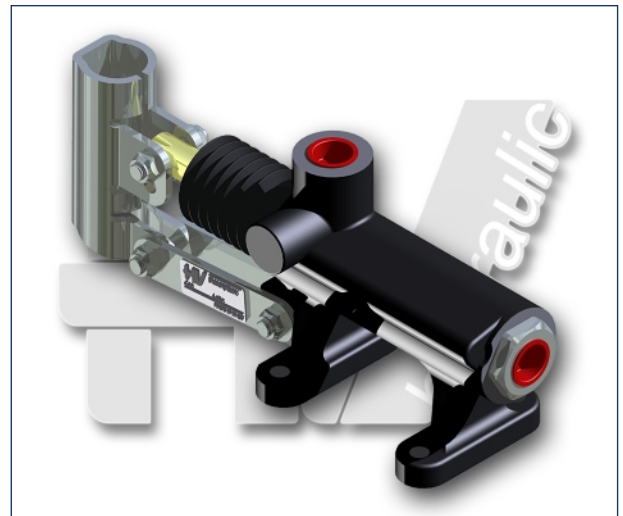

# PMO 50 e-s

without release hand knob  
double acting hand pump for single acting cylinder  
for fixing to wall

**Specifications:**

- Cast iron body
- Piston treated with Niploy
- White zinc plated support lever
- Lever connection Ø 27
- White zinc plated external parts
- Standard colour black

DISPLACEMENT cm <sup>3</sup>	A mm	B mm	C mm	D °	E °	ACTUAL DISPLACEMENT cm <sup>3</sup>	PRESSURE BAR		MASS KG	CODE WITHOUT BELLOWS	CODE WITH BELLOWS
							OPTIMAL	MAX			
50	--	--	--	38	37	43,825	80	280	3,400	6077.0006	6077.0033