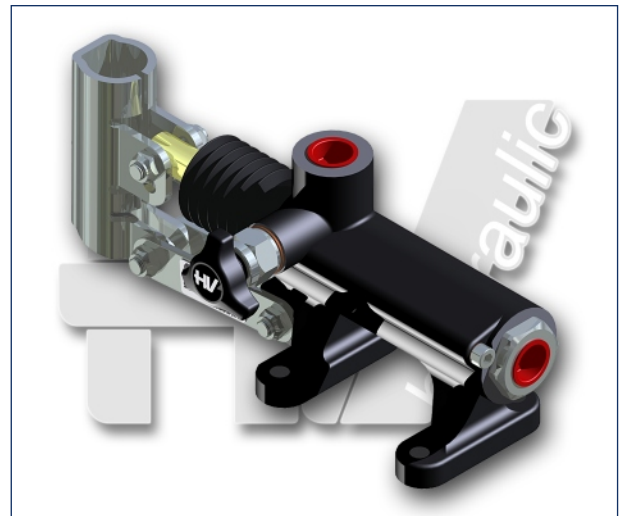

PMO 50 s

with release hand knob
double acting hand pump for single acting cylinder
for fixing to wall

Specifications:

- Cast iron body
- Piston treated with Niploy
- White zinc plated support lever
- Lever connection $\varnothing 27$
- White zinc plated external parts
- Standard colour black

DISPLACEMENT cm ³	A mm	B mm	C mm	D °	E °	ACTUAL DISPLACEMENT cm ³	PRESSURE BAR		MASS KG	CODE WITHOUT BELLOWS	CODE WITH BELLOWS
							OPTIMAL	MAX			
50	--	--	--	38	37	43,825	80	280	3,400	6077.0005	6077.0032