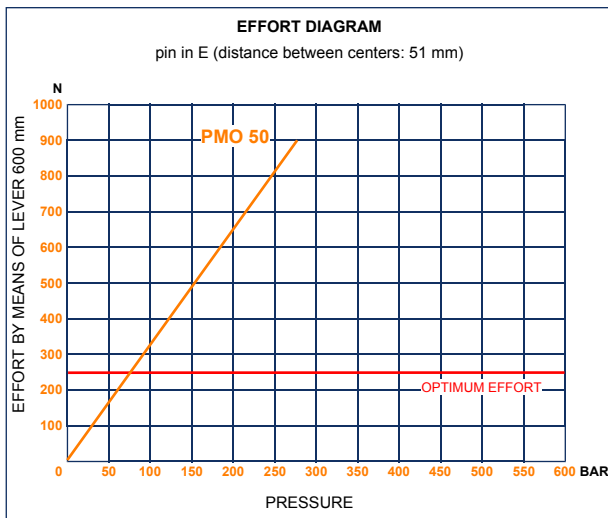

PMO 50 s

with release hand knob
double acting hand pump for single acting cylinder
for fixing to wall

Specifications:

- Cast iron body
- Piston treated with Niploy
- White zinc plated support lever
- Lever connection $\varnothing 27$
- White zinc plated external parts
- Standard colour black

DISPLACEMENT cm ³	A mm	B mm	C mm	D °	E °	ACTUAL DISPLACEMENT cm ³	PRESSURE BAR		MASS KG	CODE WITHOUT BELLOWS	CODE WITH BELLOWS
							OPTIMAL	MAX			
50	--	--	--	38	37	43,825	80	280	3,400	6077.0005	6077.0032