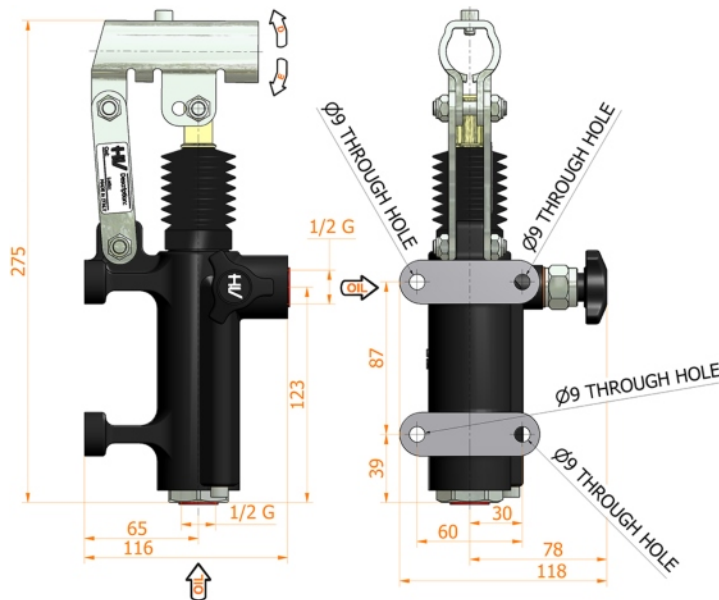

PMO 50 s

with release hand knob
double acting hand pump for single acting cylinder
for fixing to wall

Specifications:

- Cast iron body
- Piston treated with Niploy
- White zinc plated support lever
- Lever connection $\varnothing 27$
- White zinc plated external parts
- Standard colour black

DISPLACEMENT cm ³	A mm	B mm	C mm	D °	E °	ACTUAL DISPLACEMENT cm ³	PRESSURE BAR		MASS KG	CODE WITHOUT BELLOWS	CODE WITH BELLOWS
							OPTIMAL	MAX			
50	--	--	--	38	37	43,825	80	280	3,400	6077.0005	6077.0032