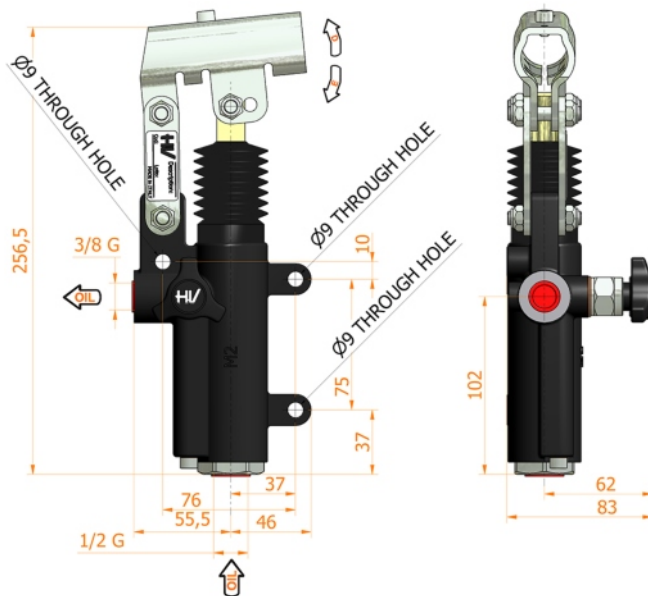

## PMP 20 s

with release hand knob  
double acting hand pump for single acting cylinder  
for fixing to wall

### Specifications:

- Cast iron body
- Piston treated with Niploy
- White zinc plated support lever
- Lever connection  $\varnothing 27$
- White zinc plated external parts
- Standard colour black

DISPLACEMENT cm <sup>3</sup>	A mm	B mm	C mm	D °	E °	ACTUAL DISPLACEMENT cm <sup>3</sup>	PRESSURE BAR		MASS KG	CODE WITHOUT BELLOWS	CODE WITH BELLOWS
							OPTIMAL	MAX			
20	--	--	--	32	30	20,090	150	350	2,650	6074.0054	6074.0059