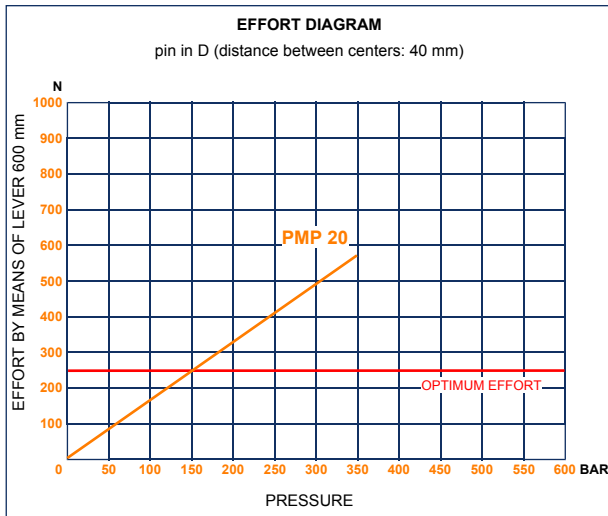

## PMP 20 s

with release hand knob  
double acting hand pump for single acting cylinder  
for fixing to wall

### Specifications:

- Cast iron body
- Piston treated with Niploy
- White zinc plated support lever
- Lever connection  $\varnothing 27$
- White zinc plated external parts
- Standard colour black

DISPLACEMENT cm <sup>3</sup>	A mm	B mm	C mm	D °	E °	ACTUAL DISPLACEMENT cm <sup>3</sup>	PRESSURE BAR		MASS KG	CODE WITHOUT BELLOWS	CODE WITH BELLOWS
							OPTIMAL	MAX			
20	--	--	--	32	30	20,090	150	350	2,650	6074.0054	6074.0059